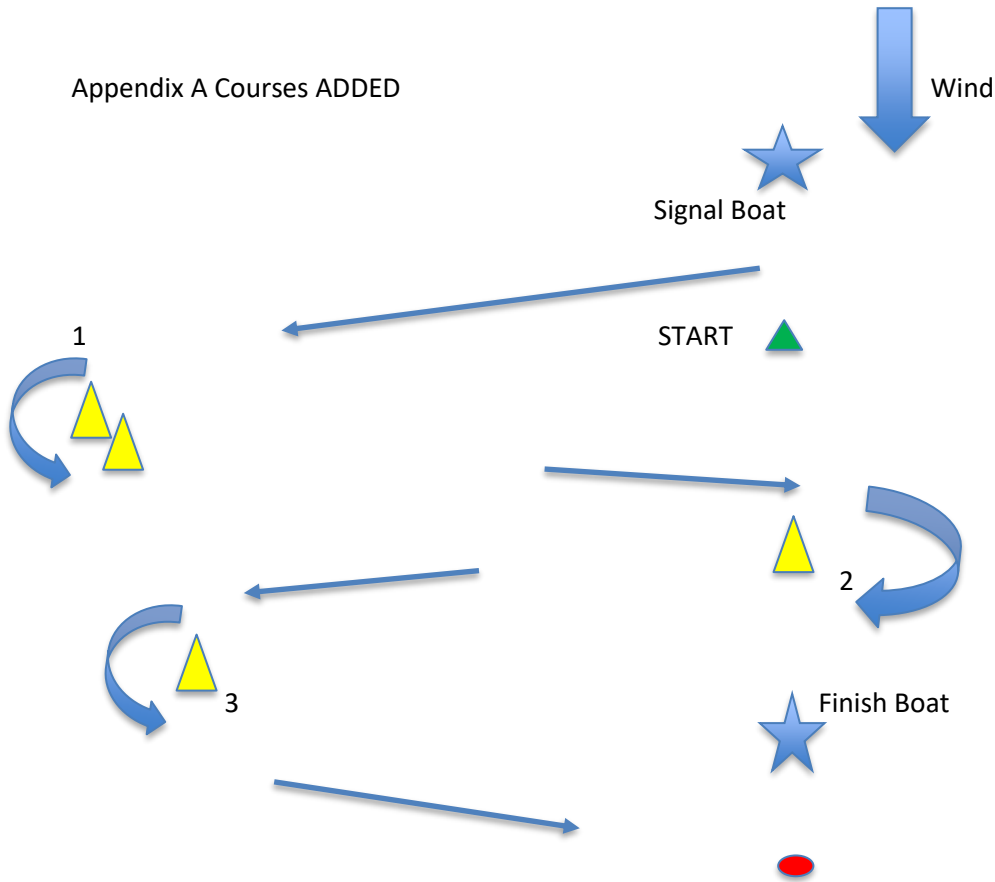

# SI Amendment 1 Continued

## Wind Foiling Course

The finish line will be between the staff of a BLUE flag on the Finish Boat and an orange sphere to leeward of the finish boat

Appendix A Courses ADDED

Marks Rounding Order SD3 -START-1-2-3-FINISH

Marks

Start Pin – Green Tetrahedron

Finish Pin – Red Sphere

Marks 1,2,3 – Yellow Tetrahedron