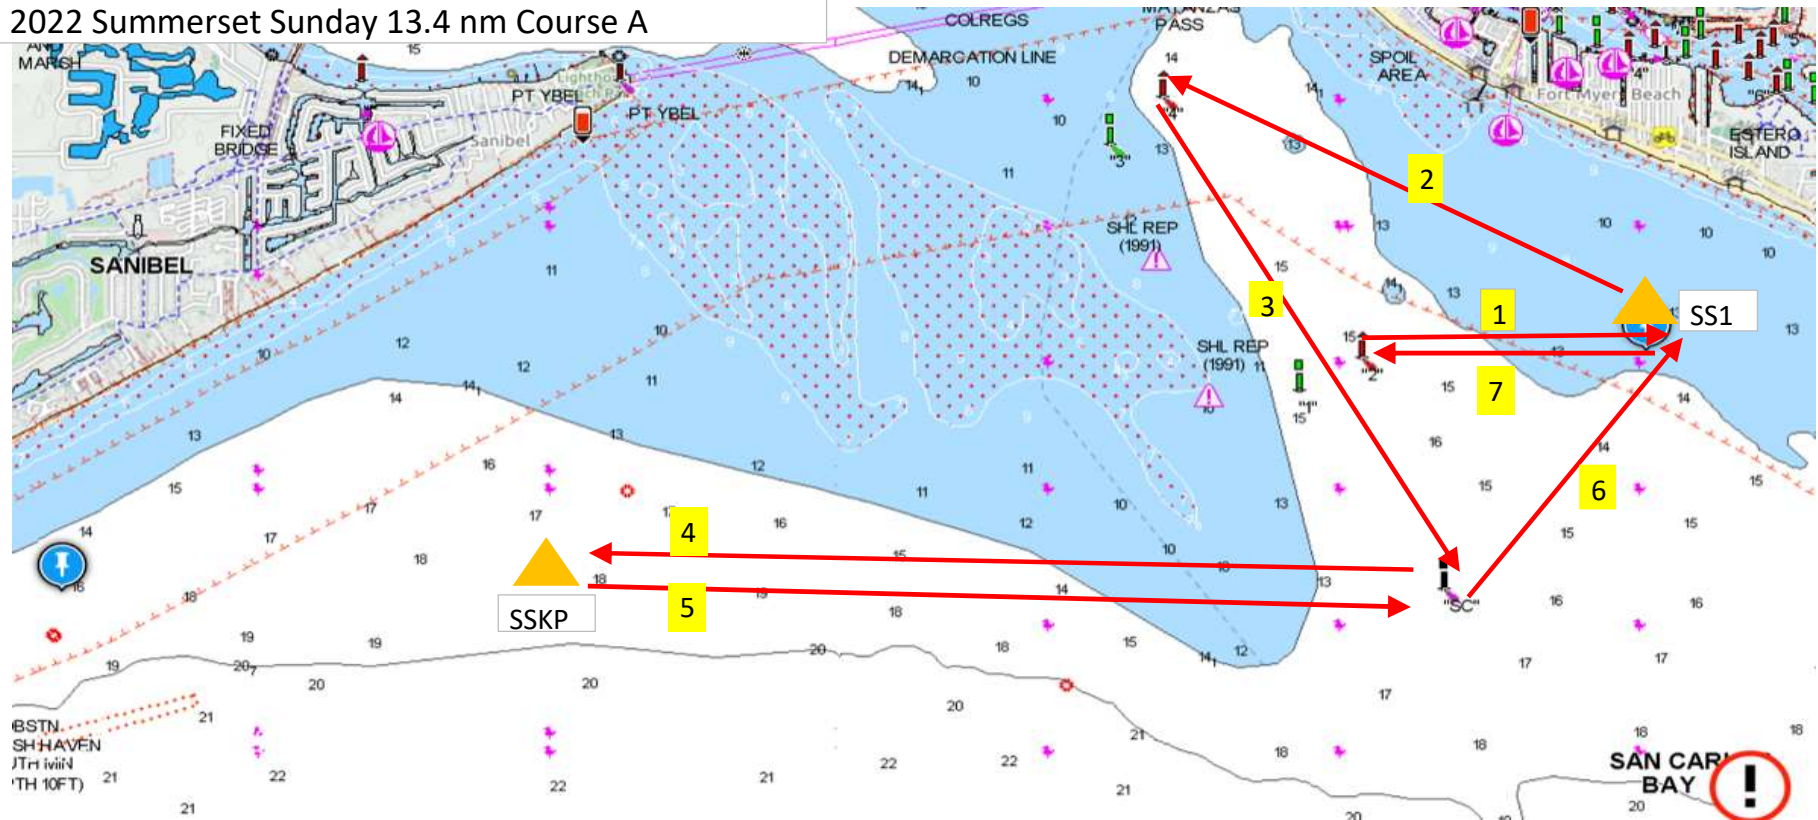

2022 Summerset Sunday 13.4 nm Course A

2022 Summerset Sunday 13.4 nm Course A

Leg	From	To	Round	Bearing	Distance (nm)
1	Start (R2)	SS1	Port	090	1.0
2	SS1	R4	Port	301	2.0
3	R4	SC	Starboard	153	2.2
4	SC	SSKP	Port	270	3.0
5	SSKP	SC	Port	090	3.0
6	SC	SS1	Port	038	1.2
7	SS1	Finish (R2)		301	1.0
Total					13.4

Mark Location

Mark	Long	Lat
Start (R2)	26° 26.065'	81° 57.883'
SS1	26° 26.069'	81° 56.736'
R4	26° 27.115'	81° 58.677'
SC	26° 25.137'	81° 57.548'
SSKP	26° 25.134'	82° 0.891'
Finish (R2)	26° 26.065'	81° 57.883'