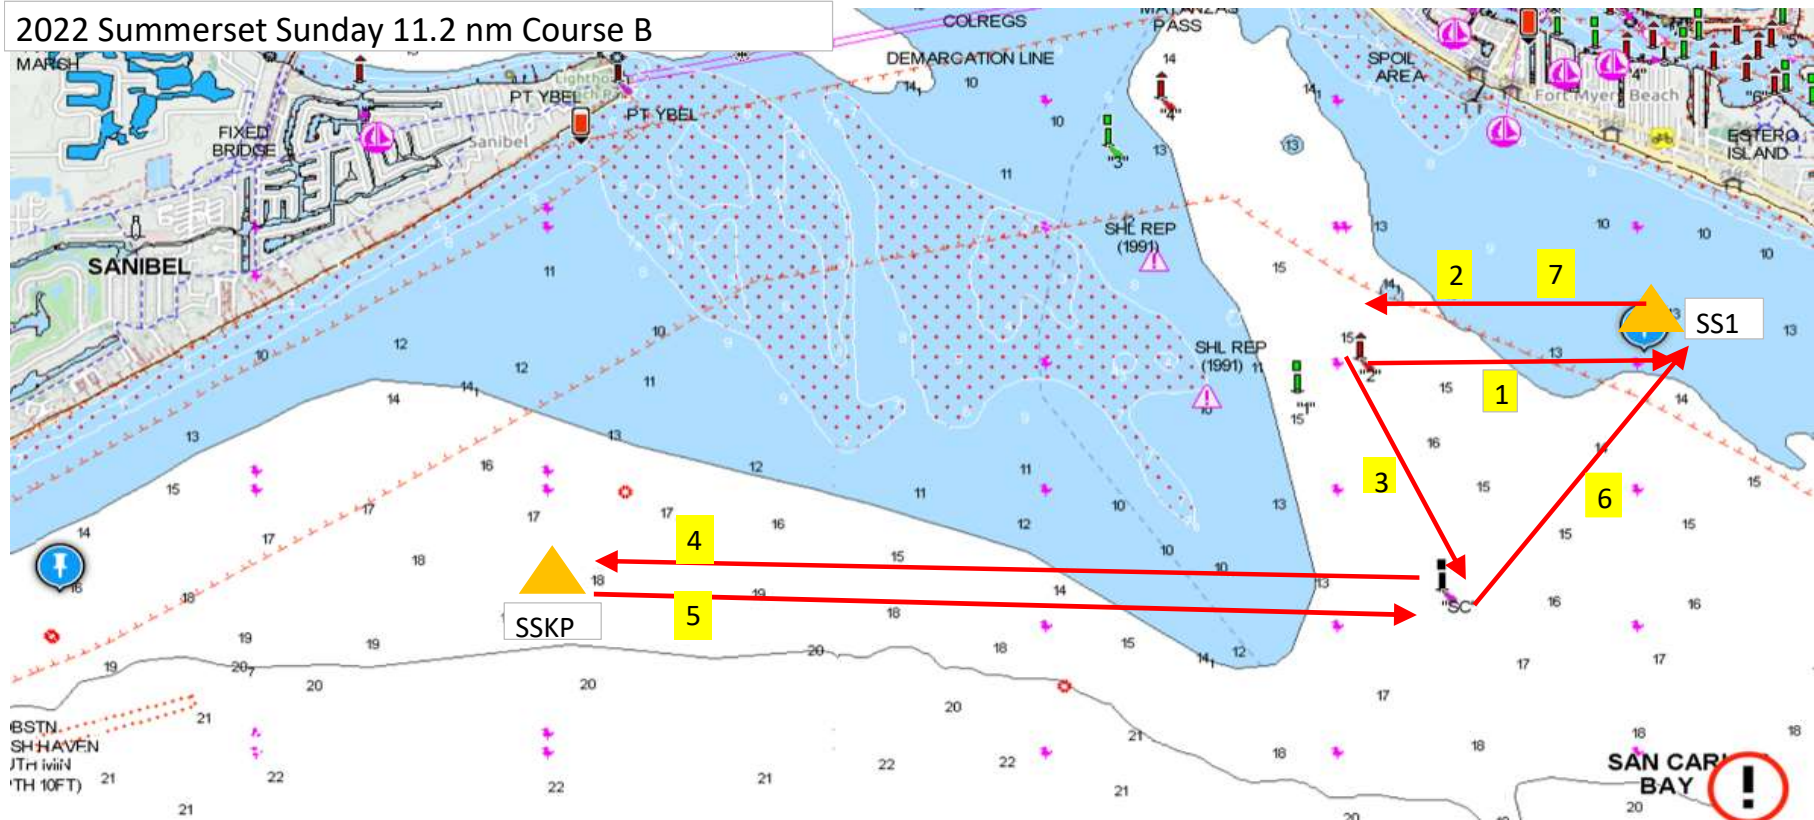

### 2022 Summerset Sunday 11.2 nm Course B

### 2022 Summerset Sunday 11.2 nm Course A

Leg	From	To	Round	Bearing	Distance (nm)
1	Start (R2)	SS1	Port	090	1.0
2	SS1	R2	Port	270	1.0
3	R2	SC	Starboard	153	1.0
4	SC	SSKP	Port	270	3.0
5	SSKP	SC	Port	090	3.0
6	SC	SS1	Port	038	1.2
7	SS1	Finish (R2)		301	1.0
Total					11.2

### Mark Location

Mark	Long	Lat
Start (R2)	26° 26.065'	81° 57.883'
SS1	26° 26.069'	81° 56.736'
R4	26° 27.115'	81° 58.677'
SC	26° 25.137'	81° 57.548'
SSKP	26° 25.134'	82° 0.891'
Finish (R2)	26° 26.065'	81° 57.883'